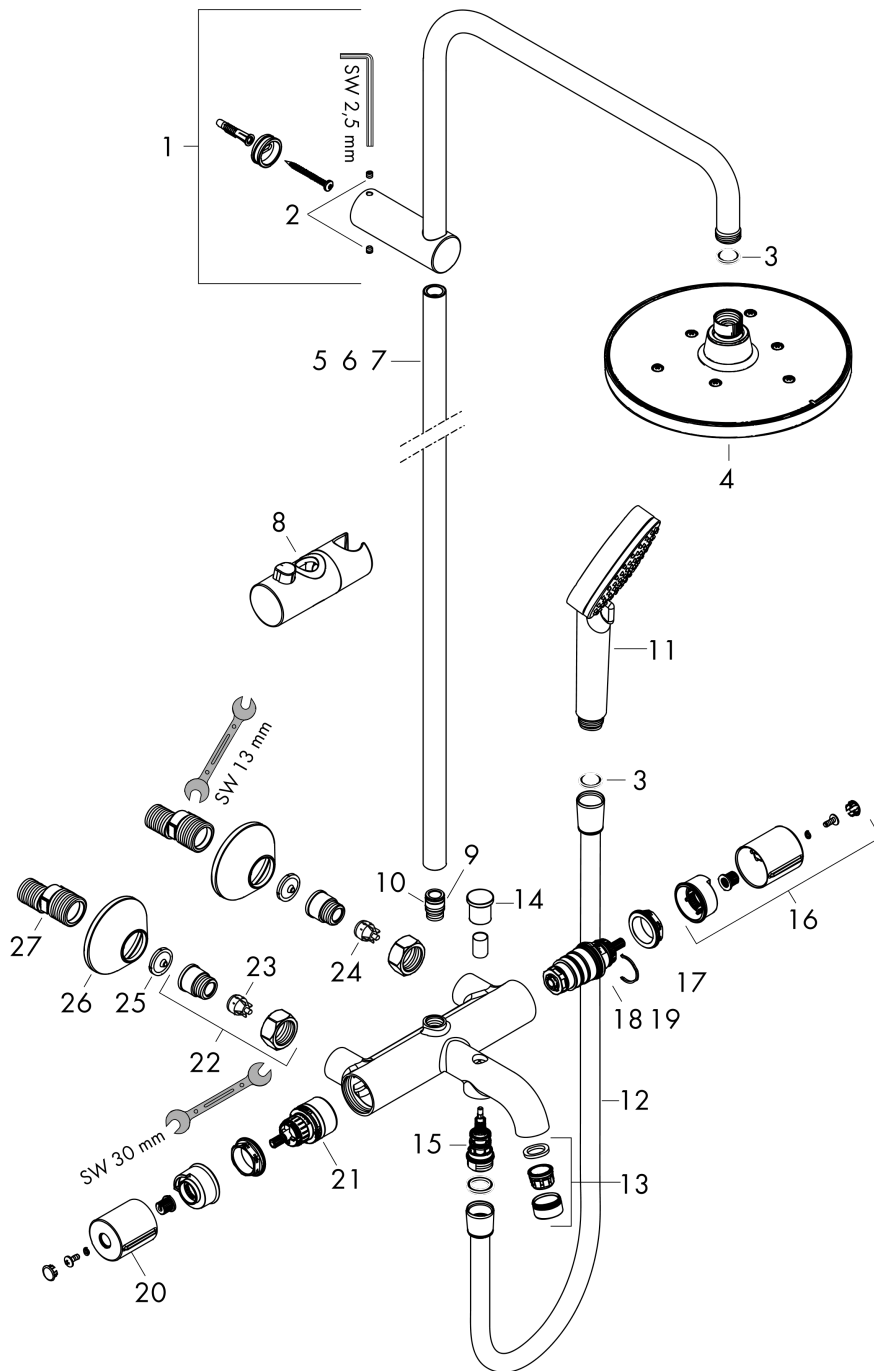

Vernis Blend
Showerpipe 200 1jet with bath thermostat
Surfaces: **Chrome** Article Number: **26274000**

Exploded Drawing

Year of production: >06/21

Vernis Blend
Showerpipe 200 1jet with bath thermostat
Surfaces: **Chrome** Article Number: **26274000**

Spare part list

Year of production: >06/21

Pos.	Description	Article Number	Price	PU
1	shower arm	93768000	-	1
2	hollow set screw M5x5	98446000	-	1
3	filter packing	94246000	-	1
4	head shower	26271000	-	1
5	pipe	93907000	-	1
6	pipe	93770000	-	1
7	pipe	93906000	-	1
8	support, assy	93729000	-	1
9	O-ring 12x2	98214000	-	1
10	O-ring 11x2	98127000	-	1
11	handshower	26270000	-	1
12	shower hose Metaflex'C 1,60 m	28266000	-	1
13	aerator M24x1 (38 l/min)	92513000	-	1
14	diverter knob	93766000	-	1
15	selector	97978000	-	1
16	handle for thermostat	93727000	-	1
17	nut	98913000	-	1
18	thermostat cartridge	98282000	-	1
19	cartridge for exchanged connections	92373000	-	1
20	handle	93731000	-	1
21	shut off unit with selector	98283000	-	1
22	connecting thread G½	93730000	-	1
23	non return valve (pressure-resistant up to 2 MPa)	93136000	-	1
24	non return valve	96737000	-	1
25	filter packing	96922000	-	1
26	escutcheon Ø 70 mm	93718000	-	1
27	set of S-unions (±12 mm)	94140000	-	1