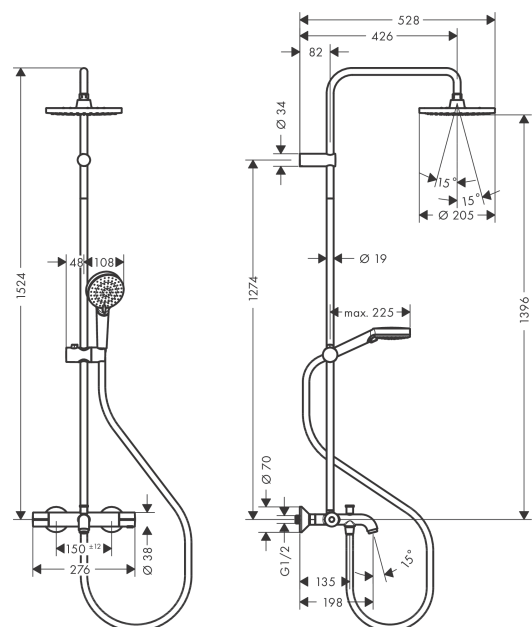

Scale drawing