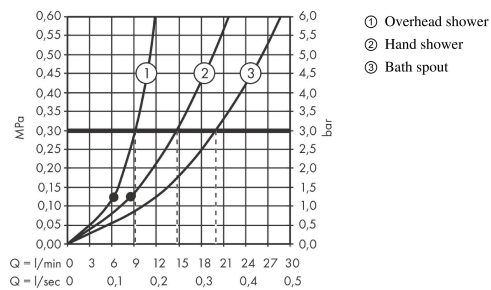

Vernis Blend
Showerpipe 200 1jet with bath thermostat
Surfaces: **Chrome**   Article Number: **26274000**

Flowchart