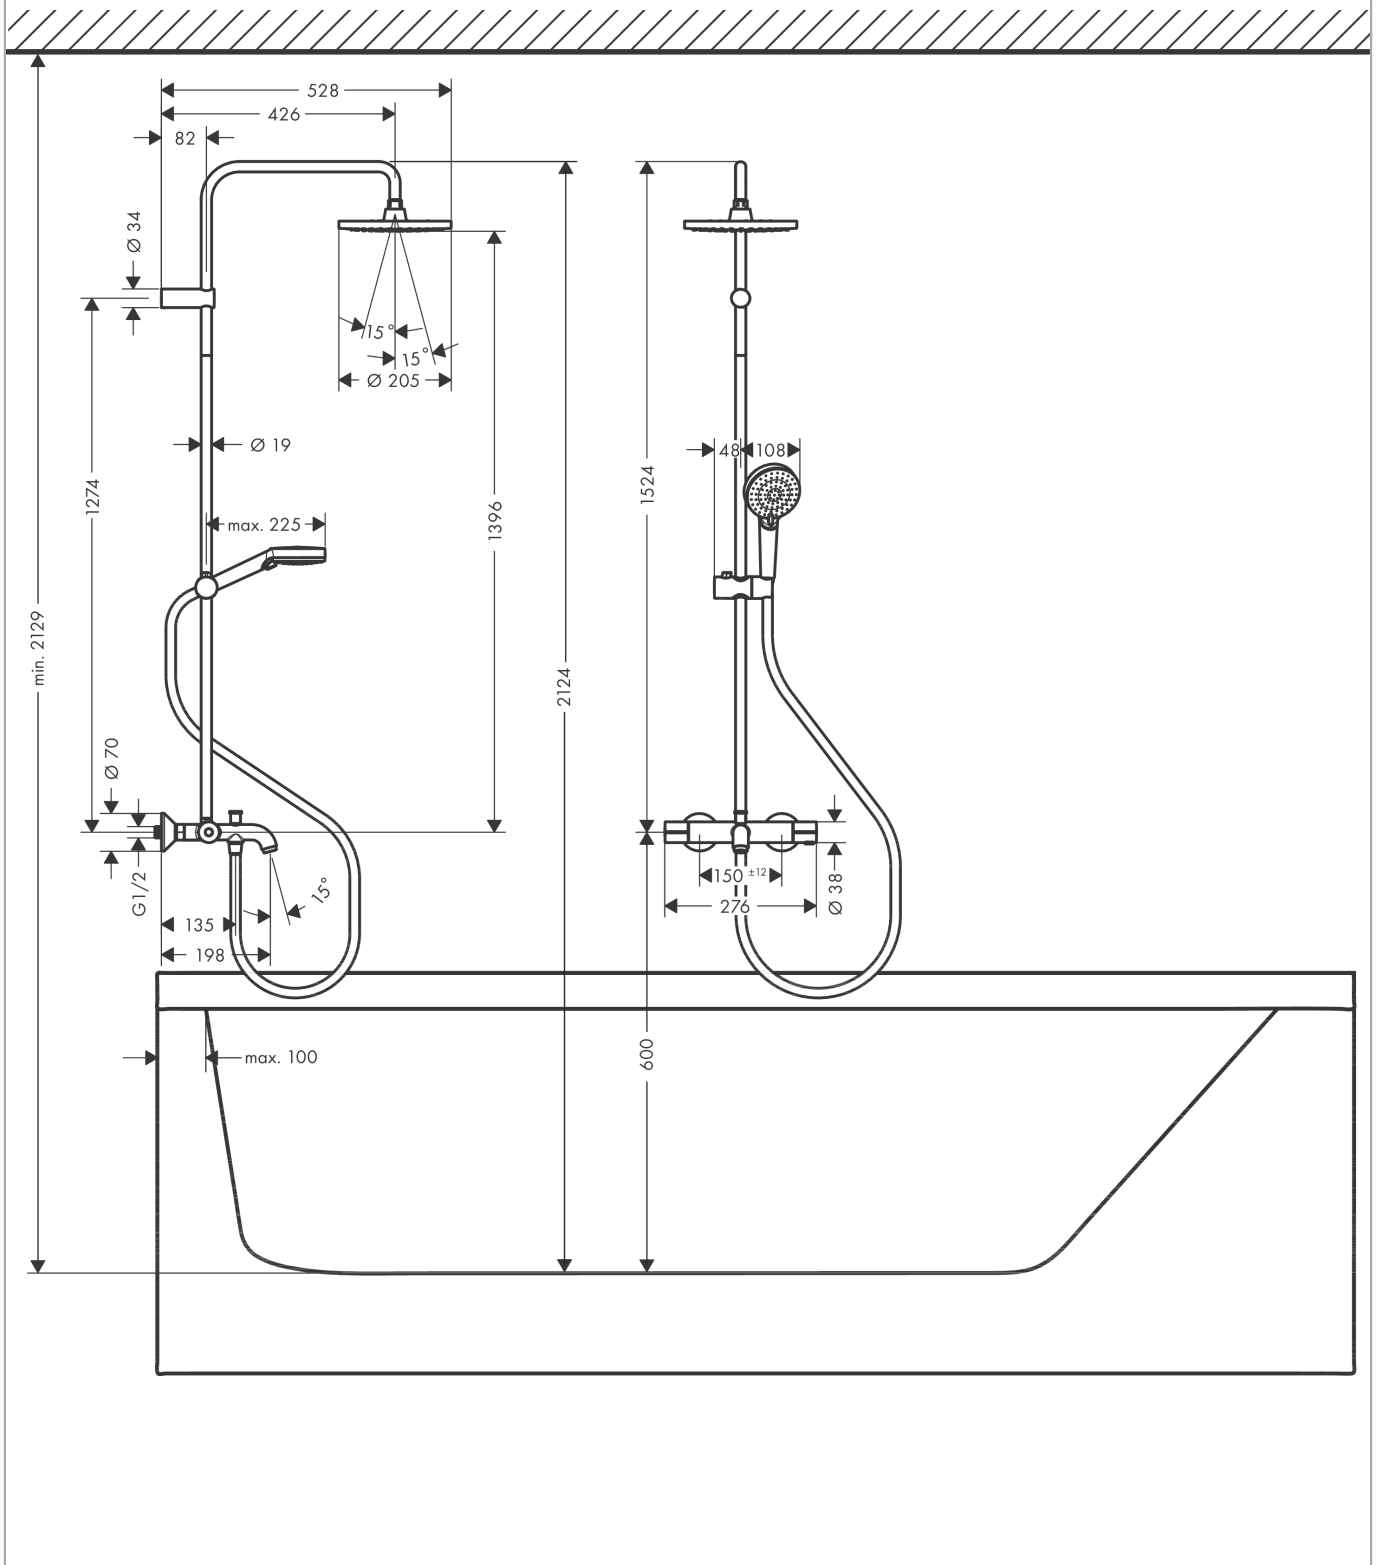

Vernis Blend
Showerpipe 200 1jet with bath thermostat
Surfaces: **Chrome** Article Number: **26274000**

Installation examples